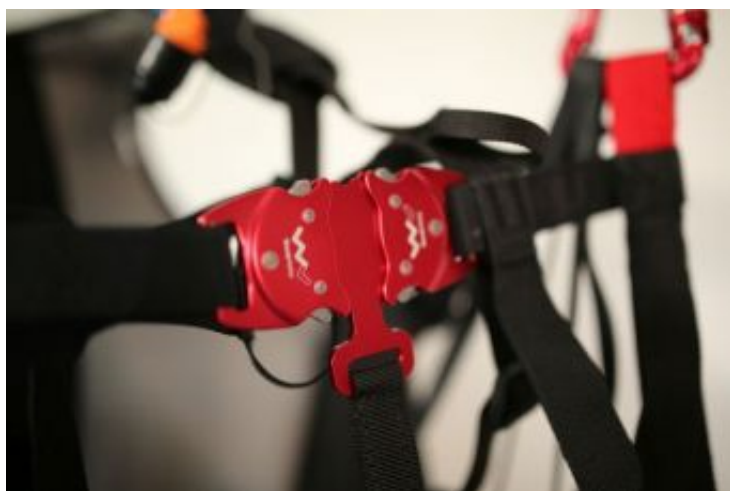

## Safety message from Woody Valley

*SWING would like to refer to a current safety message from Woody Valley:*

[Download \(pdf Document attached\)](#)

Only the harness models Connect RACE and Connect REVERSE EVO may be affected. Only on those harnesses the affected buckles (slim, red with WV engraving) are used for the chest / legstrap. We ask all owners of the above harnesses to perform the closing test as described and if found faulty to contact Woody Valley directly for a repair.