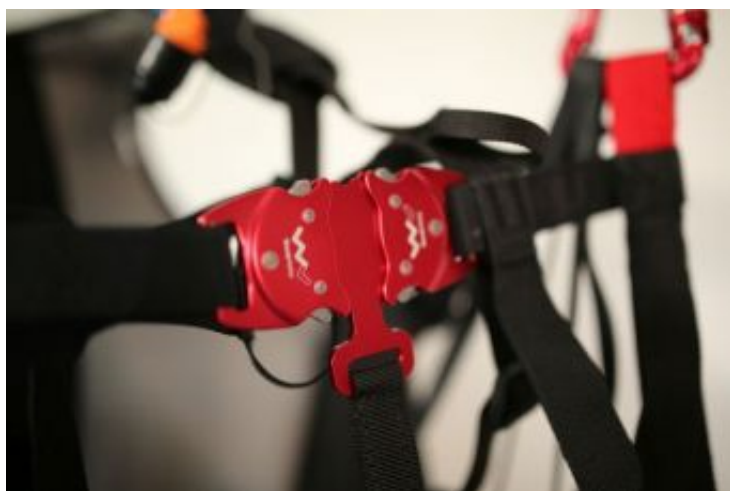

06.08.2014 by David Seren

Safety message from Woody Valley

SWING would like to refer to a current safety message from Woody Valley:

[Download \(pdf Document attached\)](#)

Only the SWING harness models Connect RACE and Connect REVERSE EVO may be affected. Only on those harnesses the affected buckles (slim, red with WV engraving) are used for the chest / legstrap. We ask all owners of the above harnesses to perform the closing test as described and if found faulty to contact Woody Valley directly for a repair.