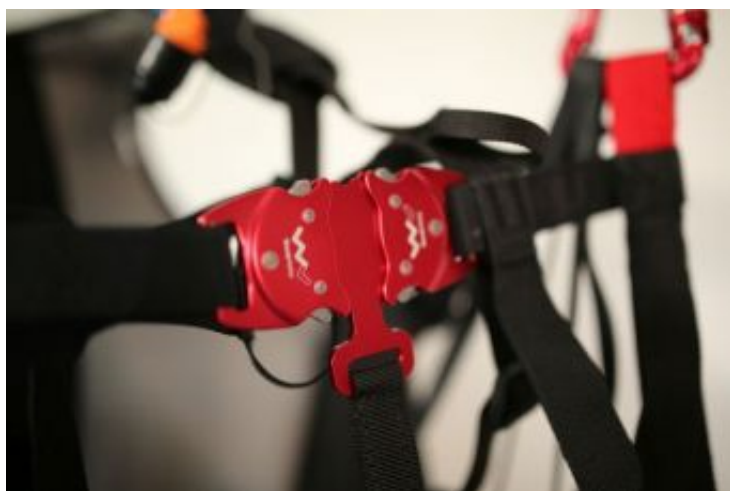

06.08.2014 by Daniel Kofler

Safety message from Woody Valley

SWING would like to refer to a current safety message from Woody Valley:

[Download \(pdf Document attached\)](#)

Only the harness models Connect RACE and Connect REVERSE EVO may be affected. Only on those harnesses the affected buckles (slim, red with WV engraving) are used for the chest / legstrap. We ask all owners of the above harnesses to perform the closing test as described and if found faulty to contact Woody Valley directly for a repair.